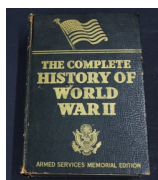

104: The Complete History of World War II

USD 100 - 150

The Complete History of World War II, Armed Services Memorial Edition, 1948 by Francis Trevelyan Miller. Faux dark blue/black leather boards with front cover gold lettering. Includes List of Board of Historical and Military Analysts. Illustrated with sections of black-and-white war photographs, Official Records, and Maps.