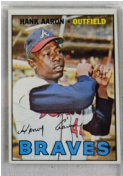

158: Hall Of Fame Pitchers Lot

USD 150 - 250

A collection of six Hall Of Fame pitchers to include Jim Palmer 1966 Topps #126, Bob Gibson 1967 Topps #210, Don Drysdale 1968 Topps #475, Bob Gibson 1969 Topps #200, Whitey Ford 1961 Topps #160, Whitey Ford 1959 Topps #430