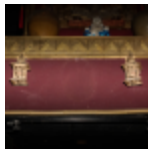

1309 Vintage Brass Pagoda Wall Lantern Pair-Lower

This striking pair of electrified wall lanterns features classic Chinoiserie pagoda silhouettes, likely dating to the mid-20th century. Cast in a durable brass-finish metal, the fixtures showcase intricate lattice-work and flared rooflines characteristic of the Oriental design movement. The lanterns are suspended from heavy-duty brackets featuring scrolled floral motifs and morning glory-style blooms. Equipped with flicker-free candle-style bulbs, they provide a warm, atmospheric glow perfect for a themed lounge or hallway. They display a natural aged patina with some surface minor oxidation consistent with age. Each H 10" W 12". Please use photos to judge condition and bid accordingly. Please note: Buyer is responsible for removal. From the Hollywood Blvd. Cinemas Collection. 10,000.00