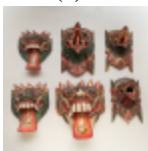

1507 Hand-Painted Balinese Garuda Wooden Masks (6)

This collection features six (6) vibrant, hand-carved wooden masks, masterfully crafted in the traditional Balinese or Javanese folk art, likely depicting the mythical bird-creature Garuda and other protective spirits. Each piece displays the intricate, sharp-edged "Kiritya" style carving and layered polychrome paint typical of mid-to-late 20th-century Indonesian craftsmanship. The masks utilize a bold palette of crimson, forest green, and gold leaf accents to emphasize the ferocious, wide-eyed expressions used to ward off evil spirits. Objectively, the masks show moderate age-related wear, including some minor chipping on the high-relief areas (notably the beaks and tongues), light surface dust, and small scuffing; they remain structurally sound with no major or missing appendages. H 8", W 8", D 4" Please use photos to judge condition and bid accordingly. Please note: Buyer is responsible for removal. From the Hollywood Blvd. Cinemas Collection. 60.00 - 10,000.00