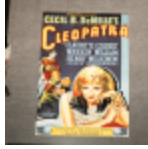

Hollywood BLVD Movie Memorabilia 3/28/2026

LOT

1224 1934 Cleopatra Contemporary Movie Poster

Contemporary portrayal of an 1934 Cleopatra movie poster starring Claudette Colbert. Presents extremely well and is in very good to good overall condition, approximately 61.5" x 43" with foam core backing. Perfect accent for any home or office. Please use photos to judge condition and bid accordingly. Please note: Buyer is responsible for removal. From the Hollywood Blvd. Cinemas Collection. 20.00 - 10,000.00