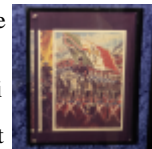

LOT #

responsible for removal. From the Hollywood B Cinemas Collection.
 200.00 - 10,000.00

1440 Alamo "1824" Flag Framed Art Print

This evocative piece captures the spirit of the Te Revolution, centered on the iconic "1824" Mexi Federal Republic flag flown during the Siege of Alamo. Rendered in a loose, illustrative style wi vibrant yellows and deep purples, the artwork d resolute line of defenders behind a stone parapet muskets at the ready. The piece appears to be a lithographic or digital print, expertly matted in a plum border and housed in a sleek black metal f condition is excellent, showing minimal wear to frame and no visible fading or moisture damage print itself. H 14", W 11", D 0.5". Please use ph judge condition and bid accordingly. Please not is responsible for removal. From the Hollywood Cinemas Collection.
 200.00 - 10,000.00