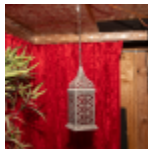

**1335 Pair Vintage Moorish Style Metal Lanterns**

This striking electrified pendant lantern captures exotic elegance of Moorish-revival design, featu intricate fretwork that casts dramatic shadows w illuminated. Constructed from a silver-toned me plated tin or steel—the piece is inset with vibran glass panels that provide a warm, atmospheric g architectural