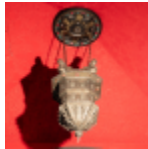

1045 Large Ornate Moorish Chandelier by Chaplin

This exquisite hanging lantern is a masterclass in Islamic-style metalwork, likely originating from Morocco or Egypt. It features intricate silver-toned wire filigree and pierced metal panels that would cast mesmerizing geometric shadows when lit. The piece is further elevated by a decorative circular ceiling cap adorned with golden foliate accents and inset with turquoise and coral-colored cabochons. The craftsmanship suggests a mid-20th-century production, blending traditional Moorish aesthetics with grand proportions. The item appears to be in good vintage condition; there is visible surface oxidation (patina) consistent with age, and some minor dust accumulation with delicate filigree work. Measurements are approximately 30" diameter and drops between 5' to 6' from the ceiling. Please use photos to judge condition and bid accordingly. Please note: Buyer is responsible for removal. From the Hollywood Blvd. Cinemas Collection. 500.00 - 10,000.00