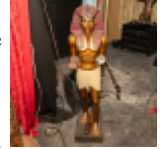

1259 Pharaoh Statue w/Broken Arm

Gilded King Tut Egyptian Statue
This striking floor statue captures the iconic likeness of King Tutankhamun in a traditional Egyptian style. Crafted from a molded composite or fiberglass with a brilliant gold-toned finish and hand-painted black accents on the nemes headdress, this serves as a premier decorative focal point. The figure stands on a rectangular plinth base adorned with faux-hieroglyphic relief carvings. The statue is in condition with significant structural damage, including a completely severed left arm at the mid-bicep (present but detached) and a detached right hand. Visible scuffs, chips in the finish revealing the white base material, and general surface wear consistent with age and handling. H 44", W 13.5", D 10.5". Please use photos to judge condition and bid accordingly. Please note: Buyer is responsible for removal. 100.00 -