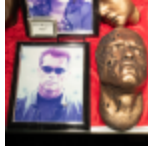

Hollywood BLVD Movie Memorabilia 3/28/2026

LOT #

1075 Arnold Schwarzenegger Life Mask for Terminator T2

"Hasta la vista, baby!" Arnold Schwarzenegger Mask for the 1991 movie, Terminator 2: Judge Day. In good condition. Comes with an 8 X 10 color photo of Schwarzenegger. Life masks are created for special effects makeup artists to develop prosthetic appliances, ensuring a perfect fit for the actor's face. Please use photos to judge condition and bid accordingly. Please note: Buyer responsible for removal. From the Hollywood B Cinemas Collection. 500.00 - 10,000.00