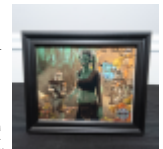

1392 Signed Aayla Secura Star Wars Photo Framed 8x10

This is a fantastic piece of Star Wars memorabilia featuring a signed 8x10 color photograph of Aayla Secura, portrayed by actress Amy Allen. The photo depicts the iconic character on the forest planet Felucia alongside her 327th Star Corps Clone Troopers, as seen in Star Wars: The Clone Wars: Episode 1: "Revenge of the Sith." The photo is personalized "To: Hollywood Blvd." and includes a clear, bold signature from Allen along with the character name. The piece features an official Star Wars licensed hologram for authenticity and is housed in a classic black tiered wooden frame. The item appears to be in excellent condition with no visible fading or ink or damage to the frame.

H 10", W 12", D 1". Please use photos