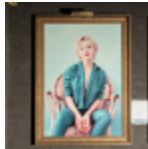

1188 Milton Greene Marilyn Monroe Wicker Photograph

Photographed by Milton Greene from the 1954 "Wicker" sitting at Greene's New York studio. I good condition. Framed with light. Measures 30"x40"x2". Buyer responsible for removal. Fr the Hollywood Blvd. Cinema collection.

Milton H. Greene (March 14, 1922 – August 8, was an American fashion and celebrity photogra and film and television producer, best known fo his photo shoots with Marilyn Monroe. 500.00 - 10,000.00