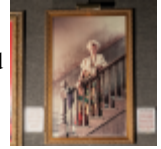

LOT #

1183 Milton Greene Marilyn Monroe Gypsy Photograph

Photographed by Milton Greene from the 1965 sitting on the 20th Century Fox lot during the filming of Bus stop. In good condition. Framed with light. Measures 26"x38"x1.5". Buyer responsible for removal. From the Hollywood Cinema collection.