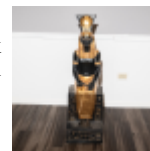

1501 Egyptian Revival Queen Ankhesenamun Statue

This striking Egyptian Revival floor statue depi Queen Ankhesenamun, the wife of King Tutank daughter of Nefertiti. Formed from hollow resin bold black and gold finish, the figure is shown s in a traditional pose, crowned with the iconic su and cow horns of the goddess Hathor. The base decorated with deeply recessed hieroglyphics an Egyptian motifs. This piece captures the grand "Hollywood Regency" style of mid-to-late 20th-Egyptian collectibles. The statue is in good vint condition, showing only light surface dust, mino scuffs to the matte black finish, and slight rubbi the gold gilding on the headdress and collar. H 4 15", D 19". Please use photos to judge