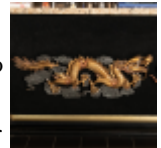

1118 Chinese Right Facing Dragon

This impressive gilded dragon carving embodies "Hollywood Chinoiserie" style synonymous with the 1927 Grauman's Chinese Theatre. While the most famous dragons in the theater are the massive 30-foot exterior stone relief and the 40-foot neon marquee figures, the interior was originally adorned with hundreds of smaller, hand-carved, and gilded decorative elements. This piece, featuring a right-facing Imperial dragon clutching a pearl amidst charcoal-colored stylized clouds, matches the high-relief aesthetic used in the theater's mezzanine and "VIP" lounge areas. It is crafted from a heavy wood or dense architectural composite with a rich gold-leaf or high-quality metallic finish. The item shows authentic age-related wear, including minor thinning of the gilding on high points and light surface scuffs, consistent with a salvaged architectural element from a mid-century renovation. H 14",