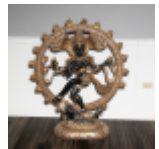

1497 Large 4ft Cast Resin Nataraja Shiva Statue

This commanding 48-inch depiction of Shiva N the "Lord of the Dance," is a classic mid-to-late 20th-century decorative work. Executed in a cas composite resin with a hollow interior, the piece mimics the weight and presence of traditional te bronzes without the extreme heaviness. It featur dual-tone finish, with a deep matte black body contrasted by hand-painted antiqued