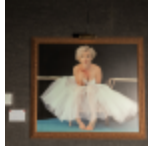

Hollywood BLVD Movie Memorabilia 3/28/2026

LOT #

1186 Milton Greene Marilyn Monroe Ballerina Photograph

Photographed by Milton Greene from the 1954 "Ballerina" sitting at Greene's New York studio. In good condition. Framed with light. Measure 47"x41"x2". Buyer responsible for removal. Fr the Hollywood Blvd. Cinema collection.

Milton H. Greene (March 14, 1922 – August 8, was an American fashion and celebrity photogra and film and television producer, best known fo his photo shoots with Marilyn Monroe. 500.00 - 10,000.00