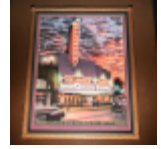

Artist Larry Grossman creates retro-style digital artwork that blends 1920s–1950s architectural photography with imaginative painting. These theater prints frequently feature iconic neon-lit facades, classic cars, and Art Deco details. 500. 10,000.00

1281 Larry Grossman Warner Grand Theater Mural

Large mural print of the Warner Grand Theater in Hollywood California 1931 by artist Larry Grossman. Mounted on foam core board in 2 panels with a decorative metal frame. Measures 8' tall, 6' wide. From the Hollywood Blvd. Cinemas collection. Buyer responsible for removal.