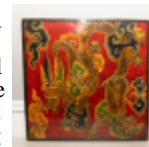

1513 Vintage Chinoiserie Dragon Table Top

This striking square table top features a hand-painted imperial-style dragon amidst stylized ruyi clouds rendered in a vibrant palette of cinnabar red, gold, and forest green. The piece displays classic Chinese aesthetic, likely mid-20th century, and appears to be a heavy wood panel finished with a protective high clear resin or lacquer. As a collector, I appreciate the movement in the dragon's form and the textured detailing. The item shows some visible surface wear and light scratches to the clear coating, with some minor chipping along the darkened wooden reverse which is painted black and retains a gallery or inventory tag. H 27.5", W 27.5", D 1.75". Please use photos to judge condition and bid accordingly. Please note: Buyer is responsible for removal. From the Hollywood Blvd. Cinemas Collection. 80.00 - 10,000.00