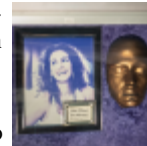

LOT #

1066 Julia Roberts Life Mask for Erin Brockovich

Julia Roberts Life Mask for the 2000 movie, Er Brockovich. In good condition. Comes with an framed color photo of Roberts. Life masks are c for special effects makeup artists to develop prosthetic appliances, ensuring a perfect fit for t actor's face. Please use photos to judge conditio and bid accordingly. Please note: Buyer is responsible for removal. From the Hollywood B Cinemas Collection. 500.00 - 10,000.00