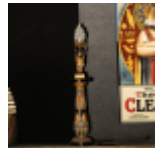

1212 Egyptian Torch Lamp: A Golden Age Redux

Egyptian Torch Lamp: A Golden Age Redux. T striking figural lamp features a meticulously detailed Pharaoh sculpture in hand-painted resin elevating an illuminated glass flame shade to create a dramatic, atmospheric glow. Stands 48" 8" x 9" and presents extremely well and in very good to good overall condition with minimal ag wear related cosmetic imperfections, noticeable under close examination. Perfect accent for any home or office. Please use photos to