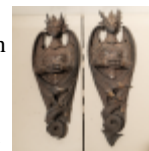

1508 Pair of Ornate Armored Dragon Wall Reliefs

This impressive pair of fantasy-themed wall reliefs features humanoid dragons clad in detailed Gothic plate armor. These contemporary resin castings are designed with a heavy faux-stone or aged bronze finish, accented by gold-tone highlights on the filigree cross motifs. The design showcases a sophisticated blend of mythical creature features with medieval heraldic elements, likely produced as high-end home decor for fantasy enthusiasts. While the manufacturing quality is not immediately apparent, the casting quality suggests a modern collectible origin. Both pieces show visible damage to the horn tips—specifically, the left figure has a broken upper left horn, and the right figure has chips on the tips of both upper horns. There is also minor surface dust and light scuffing consistent with display and handling. H 24", W 4" Please use photos to judge condition and bid accordingly. Please note: Buyer is responsible for removal. From the Hollywood Blvd. Cinemas Collection. 40.00 - 10,000.00