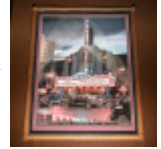

Artist Larry Grossman creates retro-style digital artwork that blends 1920s–1950s architectural photography with imaginative painting. These theater prints frequently feature iconic neon-lit facades, classic cars, and Art Deco details. 500. 10,000.00