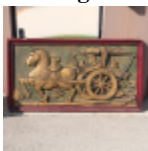

Hollywood BLVD Movie Memorabilia 3/28/2026

LOT #

judge condition and bid accordingly. Please not is responsible for removal. From the Hollywood Cinemas Collection. 500.00 - 10,000.00

1550 Large Chinese Horse Cart Wall Plaque Left Facing

This striking piece of Chinoiserie features a high carved panel depicting a traditional horse-drawn cart with regal figures, finished in an opulent gold-to paint over a green textured background. The style the grandeur of the Qing dynasty, likely produced mid-20th-century decorative architectural element high-end themed interior or restaurant. The left horse and figures show fine detailing in the harness robes, all housed within a red frame. Structural relief appears intact, though there is visible surface dust, minor scuffing to the painted highlights, and age-related wear to the frame's outer edges. Measures 76" wide x 40" tall x 2.5" deep. Please use photos to judge condition and bid accordingly. Please note: Buyer is responsible for removal. From the Hollywood Cinemas Collection. 500.00 - 10,000.00