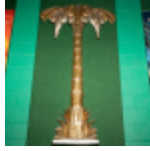

Hollywood BLVD Movie Memorabilia 3/28/2026

LOT #

Cinemas Collection. 400.00 - 10,000.00

1169 Gilded Palm Tree Wall Sconce Th. 3

This striking Hollywood Regency style palm tree relief features a brilliant gold-leaf or gilded finish over what appears to be a cast composite heavy resin material. Evoking the mid-century of the 1960s, the piece displays tiered, overlapping fronds and a deeply textured trunk that terminates in a classic acanthus leaf base. The craftsmanship suggests a high-end decorative manufacturer, possibly originating from Italy or a boutique American design house like Syroco or Labarge. The item is in good vintage condition with some minor surface dust in crevices and light rubbing to the gilt on the high points of the fronds, which adds to its aged character. Based on the standard 8-inch height on cinder blocks in the background, this is a substantial architectural piece. Measurements: 8' tall x 4" wide x 8" deep. Please use photos to judge condition and bid accordingly. Please note: Buyer responsible for removal. From the Hollywood B Cinemas Collection. 400.00 - 10,000.00