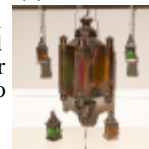

1037 Ornate Moorish Stained Glass Lantern Set (5)

This is an impressive set of Moroccan-style ligh featuring a grand hexagonal central pendant and coordinating accent lanterns. These pieces are cr from darkened, hand-worked metal—likely tin o alloy—featuring intricate pierced filigree and cl scalloped accents. The vibrant textured glass pa amber, emerald green, and ruby red are designe diffuse light into a warm, kaleidoscopic glow characteristic of North African "Fanoos" artistry seasoned collector, I note the heavy, authentic-l patina on the metalwork and the delicate