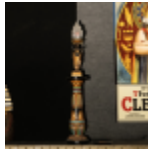

1208 Egyptian Torch Lamp: A Golden Age Redux

Egyptian Torch Lamp: A Golden Age Redux. T striking figural lamp features a meticulously detailed Pharaoh sculpture in hand-painted resin elevating an illuminated glass flame shade to create a dramatic, atmospheric glow. Stands 48" 8" x 9" and presents extremely well and in very good to good overall condition with minimal ag wear related cosmetic imperfections, noticeable under close examination. Perfect accent for any home or office. Please use photos to judge condition and bid accordingly. Please note: Buy is responsible for removal. From the Hollywood Blvd. Cinemas Collection. 200.00 - 10,000.00