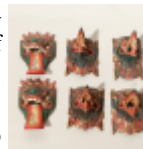

1504 Six Hand-Carved Balinese Wooden Masks (6)

This striking collection consists of six hand-carved polychrome-painted wooden masks originating from Indonesia. Representing various characters from traditional Balinese dance-drama, such as the fierce Barong or Rangda, these mid-to-late 20th-century pieces feature the classic exaggerated features, bulging eyes, and prominent tusks characteristic of the Balinese artistry. The masks are crafted from light-grained wood and finished with vibrant red, gold, and green pigments. All items show signs of age-appropriate wear, including minor paint loss, surface abrasions, and small chips on the delicate carved points, particularly on the tusks and flaming hair motifs. H 7", W 5", D 3". Please use photos to judge condition and bid accordingly. Please note: Buyer is responsible for removal. From the Hollywood Blvd. Cinemas Collection. 120.00 - 10,000.00