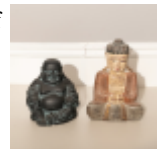

1538 Set of 2 Buddhas: Wood & Ceramic

This pair features two distinct representations of Buddhist iconography, perfect for a collector of spiritual decor. The taller figure is a hand-carved wooden Seated Buddha, likely of Southeast Asian influence, featuring remnant polychrome paint in red and gold tones with a classic ushnisha and meditative expression. The shorter figure is a "Laughing Buddha" (Hotei/Budai) made of matte-finished ceramic or resin, representing happiness and abundance with his signature stout belly and joyful expression.