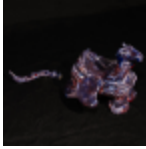

Hollywood BLVD Movie Memorabilia 3/28/2026

LOT #

1468 Signed Ronna DeMyers Studio Pottery Dragon

This unique studio pottery piece features a striking organic form finished in a rich, multi-tonal purple blue glaze with deep red undertones. Hand-sculpted by artist Ronna DeMyers, the figure displays a fluid aesthetic characteristic of mid-to-late 20th-century experimental ceramics; the base is signed "Ronna DeMyers" and dated "7-1." The glaze application creates a glass-like texture over earthenware body, showcasing a high level of kiln-control. Regarding condition, the tail has been broken off from the main body, though the break and the piece is included for repair; the main body otherwise appears free of significant chips or cracks. Dimensions: H 7", W 8", D 7". Please use photos to judge condition and bid accordingly. Please note: Buyer is responsible for removal. From the Hollywood Blvd. Cinemas Collection. 25.00 - 10,000.00