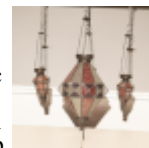

1033 Stained Glass Hanging Lantern Trio (3)

This striking set features three hanging lanterns classic Moravian or "Star" influenced geometric likely dating to the mid-20th century. The piece constructed with textured slag glass panels in sh ruby red, amber, and frosted white, all secured b solder seams and suspended by decorative metal These lanterns evoke a warm, Gothic or Mediter ambiance, perfect for a grand entryway or sunro glass appears intact across all three units with n cracks or missing segments visible; the metalwo consistent aged patina and minor surface oxidati commensurate with age. Large: H 24", W 14", H 12", W 6", D 6".

Please use photos to judge condition and bid accordingly. Please note: Buyer is responsible f removal. From the Hollywood Blvd. Cinemas C