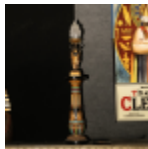

1209 Egyptian Torch Lamp: A Golden Age Redux

Egyptian Torch Lamp: A Golden Age Redux. T striking figural lamp features a meticulously detailed Pharaoh sculpture in hand-painted resin elevating an illuminated glass flame shade to create a dramatic, atmospheric glow. Stands 48" 8" x 9" and presents extremely well and in very good to good overall condition with minimal ag wear related cosmetic imperfections, noticeable under close examination. Perfect accent for any home or office. Please use photos to judge condition and bid accordingly.