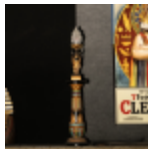

1203 Egyptian Torch Lamp: A Golden Age Redux

Egyptian Torch Lamp: A Golden Age Redux. T striking figural lamp features a meticulously detailed Pharaoh sculpture in hand-painted resin elevating an illuminated glass flame shade to create a dramatic, atmospheric glow. Stands 48" 8" x 9" and presents extremely well and in very good to good overall condition with minimal ag wear related cosmetic imperfections, noticeable under close examination. Perfect accent for any home or office. Please use photos to judge condition and bid accordingly. Please note: Buy is responsible for