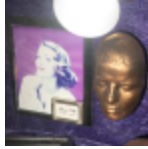

Hollywood BLVD Movie Memorabilia 3/28/2026

LOT #

1087 Grace Kelly Life Mask

Life mask of Grace Kelly for an unknown movie in good condition. Comes with an 8 X 10 framed photo of Kelly. Life masks are created for special effects makeup artists to develop prosthetic appliances, ensuring a perfect fit for the actor's face. Please use photos to judge condition and bid accordingly. Please note: Buyer is responsible for removal. From the Hollywood Blvd. Cinemas Collection. 500.00 - 10,000.00