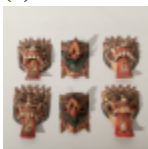

1503 Six Hand-Carved Balinese Wooden Masks (6)

This striking collection consists of six hand-carved polychrome-painted wooden masks originating from Indonesia. Representing various characters from traditional Balinese dance-drama, such as the fierce Barong or Rangda, these mid-to-late 20th-century pieces feature the classic exaggerated features, bulging eyes, and prominent tusks characteristic of the Balinese artistry. The masks are crafted from light-grained wood and finished with vibrant red, gold, and green pigments. All items show signs of age-appropriate wear, including minor paint loss, surface abrasions, and small chips on the delicate carved points, particularly on the tusks and flaming hair motifs. H 7", W 5", D 3". Please use photos to judge condition and bid accordingly. Please note: Buyer is responsible for removal.