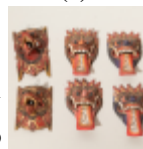

1505 Hand-Painted Balinese Garuda Wooden Masks (6)

This collection features six (6) vibrant, hand-carved wooden masks, masterfully crafted in the traditional Balinese or Javanese folk art, likely depicting the mythical bird-creature Garuda and other protective spirits. Each piece displays the intricate, sharp-edged "Kirya" style carving and layered polychrome painting typical of mid-to-late 20th-century Indonesian craftsmanship. The masks utilize a bold palette of crimson, forest green, and gold leaf accents to emphasize the ferocious, wide-eyed expressions used to ward off evil spirits. Objectively, the masks show moderate age-related wear, including some minor chipping on the high-relief areas (notably the beak and tongues), light surface dust, and small scuffs, though they remain structurally sound with no major missing appendages. H 8", W 8", D 4". Please use photos to judge condition and bid accordingly. Please note: Buyer is responsible for removal. From the Hollywood Blvd. Cinemas