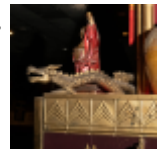

1315 Carved Gilt Wood Oriental Dragon Figures Pair

Each carved wooden dragon features an elegant, serpentine form with a weathered gilt finish, lik originating from mid-20th century China or Sou Asia. These pieces showcase traditional "Dongy style woodcarving influences, characterized by intricate scale work and expressive facial featur The gilding has aged to a sophisticated, dulled patina, though it remains in fair condition across both figures with minor surface abrasions and scattered dust. One dragon exhibits a notable cra at the front foot which, while currently detached remains a clean break suitable for professional restoration. H 9", W 4", D 39". " Please use pho to judge condition and bid accordingly. Please n Buyer is responsible for removal. From the Holl Blvd. Cinemas Collection. 100.00 - 10,000.00