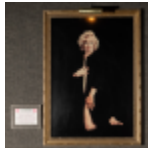

1187 Milton Greene Marilyn Monroe Look Mag Photograph

Photographed by Milton Greene for the 1953 Lo magazine Christmas issue sitting at Greene's Ne York studio. In good condition. Framed with light. Measures 29"x38"x1.5". Buyer responsib for removal. From the Hollywood Blvd. Cinem collection.

Milton H. Greene (March 14, 1922 – August 8, was an American fashion and celebrity photogra and film and television producer, best known fo his photo shoots with Marilyn Monroe. 500.00 - 10,000.00