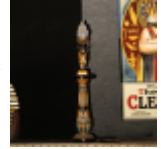

1205 Egyptian Torch Lamp: A Golden Age Redux

Egyptian Torch Lamp: A Golden Age Redux. T striking figural lamp features a meticulously detailed Pharaoh sculpture in hand-painted resin elevating an illuminated glass flame shade to create a dramatic, atmospheric glow. Stands 48" 8" x 9" and presents extremely well and in very good to good overall condition with minimal ag wear related cosmetic imperfections, noticeable under close examination. Perfect accent for any home or office. Please use photos to judge condition and bid accordingly. Please note: Buy is responsible for removal. From the Hollywood Blvd. Cinemas Collection. 200.00 - 10,000.00