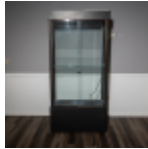

Hollywood BLVD Movie Memorabilia 3/28/2026

LOT #

countenance. Both pieces show authentic charac wooden Buddha displays significant surface we loss, and natural wood splitting consistent with while the black figure shows minor surface scuf a small white mark on the back of the head. Wo Buddha: H 13", W 9", D 5". Ceramic Buddha: 10", D 7". Please use photos to judge condition bid accordingly. Please note: Buyer is responsib removal. From the Hollywood Blvd. Cinemas C 60.00 - 10,000.00

1539 Professional Lighted Glass Display Case

Professional Lighted Glass Display Case This is a high-quality retail or gallery-grade disp cabinet, featuring a robust black laminate frame expansive tempered glass panels for 360-degree The unit is equipped with a mirrored back to en depth of the display and a three-socket overhead lighting system to highlight contents. It features rear-sliding glass doors for secure access and ad glass shelving. The piece is in good used conditi showing minor surface scuffs on the black base signs of use, but the glass remains clear and the components are intact. H 82", W 40", D 18". Ple photos to judge condition and bid accordingly. P note: Buyer is responsible for removal. From th Blvd. Cinemas Collection. 100.00 - 10,000.00