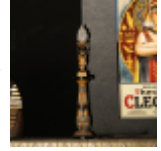

1204 Egyptian Torch Lamp: A Golden Age Redux

Egyptian Torch Lamp: A Golden Age Redux. T striking figural lamp features a meticulously detailed Pharaoh sculpture in hand-painted resin elevating an illuminated glass flame shade to create a dramatic, atmospheric glow. Stands 48" 8" x 9" and presents extremely well and in very good to good overall condition with minimal ag wear related cosmetic imperfections, noticeable under close examination. Perfect accent for any home or office. Please use photos to judge condition and bid accordingly. Please note: Buy is responsible for removal. From the Hollywood Blvd. Cinemas Collection. 200.00 - 10,000.00