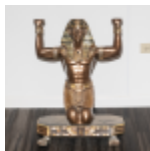

1499 Kneeling Pharaoh

This striking composite resin statue captures a k Egyptian pharaoh in a ceremonial pose, rendere faux-bronze finish and accented by traditional g "nemes" headcloth striping. The base features or Egyptian iconography including a winged scara and hieroglyphic-style relief. It appears to be a contemporary