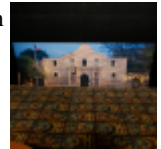

1425 Large Alamo Panorama Photograph

Panoramic photograph of the real Alamo buildin San Antonio Texas. In good condition, mounte foam core board. Measures 40" tall x 10' wide. Please use photos to judge condition and bid accordingly. Please note: Buyer is responsible f removal. From the Hollywood Blvd. Cinemas Collection. 40.00 - 10,000.00