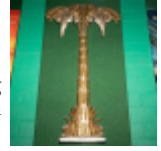

1171 Gilded Palm Tree Wall Sconce Th. 3

This striking Hollywood Regency style palm tree relief features a brilliant gold-leaf or gilded finish over what appears to be a cast composite heavy resin material. Evoking the mid-century of the 1960s, the piece displays tiered, overlapping fronds and a deeply textured trunk that terminates in a classic acanthus leaf base. The craftsmanship suggests a high-end decorative manufacturer, possibly originating from Italy or a boutique American design house like Syroco or Labarge. The item is in good vintage condition with some minor surface dust in crevices and light rubbing to the gilt on the high points of the fronds, which adds to its aged character. Based on the standard 8-inch height on cinder blocks in the background, this is a substantial architectural piece. Measurements: 8' tall x 4" wide x 8" deep. Please use photos to judge condition and bid accordingly. Please note: Buyer responsible for removal. From the Hollywood B Cinemas Collection. 400.00 - 10,000.00