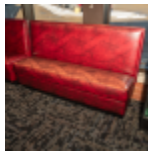

1051 Vintage Restaurant Booth Bench

Classic mid-century style commercial restaurant featuring a robust high-back design upholstered marbled or "cracked ice" patterned burgundy leatherette. This style was a staple of American diners and cafes from the 1950s through the 1970s, prized for its durability and easy-to-clean surface. The piece sits on a recessed black laminate toe-base, characteristic of heavy-duty contract furniture designed for high-traffic environments. Condition good for its age, showing typical surface wear, some light scuffing to the vinyl corners, and minor age-related fading, though it remains structurally sound with no major rips visible. Measures 43"x 24". Please use photos to judge condition and bid accordingly. Please note: Buyer is responsible for removal. From the Hollywood Blvd. Cinemas C 20.00 - 10,000.00