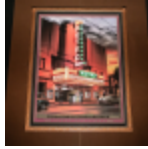

Hollywood BLVD Movie Memorabilia 3/28/2026

LOT #

1280 Larry Grossman Metro Theater Mural

Large mural print of the Metro Theater in San Francisco California 1941 by artist Larry Grossman. Mounted on foam core board in 2 panels with a decorative metal frame. Measures 8' tall, 6' wide. From the Hollywood Blvd. Cinemas collection. Buyer responsible for removal.

Artist Larry Grossman creates retro-style digital artwork that blends 1920s–1950s architectural photography with imaginative painting. These theater prints frequently feature iconic neon-lit facades, classic cars, and Art Deco details. 500. 10,000.00

LOT #

1283 Larry Grossman Hollywood Theater Mural

Large mural print of the Hollywood Theater in Hollywood California 1919 by artist Larry Grossman. Mounted on foam core board in 2 panels with a decorative metal frame. Measures 8' tall, 6' wide. From the Hollywood Blvd. Cinemas collection. Buyer responsible for removal.