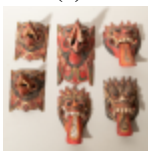

Hollywood BLVD Movie Memorabilia 3/28/2026

LOT #

Collection. 120.00 - 10,000.00

1506 Hand-Painted Balinese Garuda Wooden Masks (6)

This collection features six (6) vibrant, hand-carved wooden masks, masterfully crafted in the traditional Balinese or Javanese folk art, likely depicting the mythical bird-creature Garuda and other protective spirits. Each piece displays the intricate, sharp-edged "Kiritya" style carving and layered polychrome paint typical of mid-to-late 20th-century Indonesian craftsmanship. The masks utilize a bold palette of crimson, forest green, and gold leaf accents to emphasize the ferocious, wide-eyed expressions used to ward off evil spirits. Objectively, the masks show moderate age-related wear, including some minor chipping on the high-relief areas (notably the beaks and tongues), light surface dust, and small scuffing; they remain structurally sound with no major or missing appendages. H 8", W 8", D 4" Please use photos to judge condition and bid accordingly. Please note: Buyer is responsible for removal. From the Hollywood Blvd. Cinemas Collection. 60.00 - 10,000.00