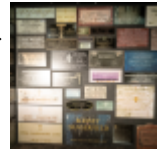

1465 Movie Star Grave Marker Photographs No. 2

One wall of color photographs mounted on a foam board featuring famous movie star grave markers. Please use photos to judge condition and bid accordingly. Please note: Buyer is responsible for removal. From the Hollywood Blvd. Cinemas Collection. 50.00 - 10,000.00