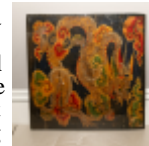

1512 Vintage Chinoiserie Dragon Table Top

This striking square table top features a hand-painted imperial-style dragon amidst stylized ruyi cloud rendered in a vibrant palette of cinnabar red, gold, and forest green. The piece displays classic Chinese aesthetic, likely mid-20th century, and appears to be a heavy wood panel finished with a protective high clear resin or lacquer. As a collector, I appreciate the movement in the dragon's form and the textured detailing. The item shows some visible surface wear and light scratches to the clear coating, with some minor chipping along the darkened wooden reverse which is painted black and retains a gallery or inventory tag. H 27.5", W 27.5", D 1.75". Please use photos to judge condition and bid accordingly. Please note: Buyer is responsible for removal. From the Hollywood Blvd. Cinemas Collection. 80.00 - 10,000.00