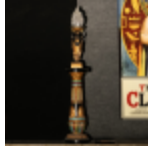

Hollywood BLVD Movie Memorabilia 3/28/2026

LOT #

Cinemas Collection. 200.00 - 10,000.00

1201 Egyptian Torch Lamp: A Golden Age Redux

Egyptian Torch Lamp: A Golden Age Redux. T striking figural lamp features a meticulously detailed Pharaoh sculpture in hand-painted resin elevating an illuminated glass flame shade to create a dramatic, atmospheric glow. Stands 48" 8" x 9" and presents extremely well and in very good to good overall condition with minimal ag wear related cosmetic imperfections, noticeable under close examination. Perfect accent for any home or office. Please use photos to judge condition and bid accordingly. Please note: Buy is responsible for removal. From the Hollywood Blvd. Cinemas Collection. 200.00 - 10,000.00