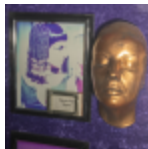

1088 Elizabeth Taylor Life Mask for Cleopatra

"I will not be told where I can go and where I can go!" Life mask of Elizabeth Taylor for the 1963 movie Cleopatra. In good condition. Comes with an 8 framed color photo of Taylor in character. Life masks are created for special effects makeup artists to develop prosthetic appliances, ensuring a perfect fit for the actor's face. Please use photos to judge condition and bid accordingly. Please note: Buyer is responsible for removal. From the Hollywood Blvd. Cinemas Collection. 500.00 - 10,000.00