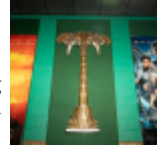

1163 Gilded Palm Tree Wall Sconce Th. 3

This striking Hollywood Regency style palm tree relief features a brilliant gold-leaf or gilded finish over what appears to be a cast composite heavy resin material. Evoking the mid-century style of the 1960s, the piece displays tiered, overlapping fronds and a deeply textured trunk that terminates in a classic acanthus leaf base. The craftsmanship suggests a high-end decorative manufacturer, possibly originating from Italy or a boutique American design house like Syroco or Labarge. The item is in good vintage condition with some minor surface dust in crevices and light rubbing to the gilt on the high points of the fronds, which adds to its aged character. Based on the standard 8-inch height on cinder blocks in the background, this is a substantial architectural piece. Measurements: 8' tall x 4" wide x 8" deep. Please use photos to judge condition and bid accordingly. Please note: Buyer responsible for removal. From the Hollywood B Cinemas Collection. 400.00 - 10,000.00