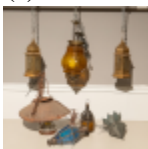

1028 Vintage Moroccan & Turkish Style Lamps (7)

This eclectic collection showcases the intricate art of Middle Eastern lighting, featuring seven distinct pieces including pierced brass-tone lanterns, a large amber glass onion-form pendant, and a stunning glass hanging lamp. These mid-century "Oriental" style fixtures are crafted from punched metal and glass, designed to create a dramatic play of light and shadow common in Moroccan and Turkish deco. The pieces exhibit a heavy authentic patina with visible surface oxidation, dust, and minor bending to the delicate