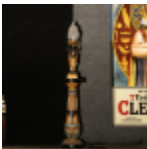

Hollywood BLVD Movie Memorabilia 3/28/2026

LOT #

judge condition and bid accordingly. Please note: Buyer is responsible for removal. From the Hollywood Cinemas Collection. 200.00 - 10,000.00

LOT #

imperfections, noticeable under close examination. Perfect accent for any home or office. Please use photos to judge condition and bid accordingly. Please note: Buyer is responsible for removal. From the Hollywood Blvd. Cinemas Collection. 300.00 -

1213 Egyptian Torch Lamp: A Golden Age Redux

Egyptian Torch Lamp: A Golden Age Redux. This striking figural lamp features a meticulously detailed Pharaoh sculpture in hand-painted resin elevating an illuminated glass flame shade to create a dramatic, atmospheric glow. Stands 48" x 8" x 9" and presents extremely well and in very good to good overall condition with minimal age wear related cosmetic imperfections, noticeable under close examination. Perfect accent for any home. Please use photos to judge condition and bid accordingly. Please note: Buyer is responsible for removal. From the Hollywood Blvd. Cinemas Collection. 200.00 - 10,000.00