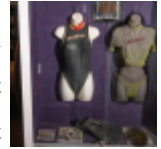

1418 Brande Roderick Baywatch Items

Includes Baywatch Shortee Wetsuit (comes wit hanging torso) autographed by Brande Roderick of black Deep Sea Swim Fins autographed by Roderick. 9"x12' Color photo of her wearing wet and holding the fins. Hot Wheels Playboy Car i blister pack, autographed by Roderick. Does not include display case. Please use photos to judge condition and bid accordingly. Please note: Buy is responsible for removal. From the Hollywood Blvd. Cinemas Collection. 500.00 - 10,000.00