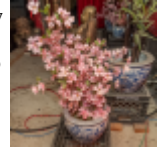

1330 Chinese Porcelain Koi Pot

Traditional Chinese koi pot in white porcelain w decoration. In good condition. Measures 7" tall approx 26 with faux plant." Please use photos to condition and bid accordingly. Please note: Buy responsible for removal. From the Hollywood B Cinemas Collection.