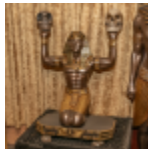

1262 Kneeling Pharaoh Statue Right

Striking composite resin statue captures a kneeling Egyptian pharaoh in a ceremonial pose, rendered in a faux-bronze finish and accented by traditional gold-tone "nemes" headcloth striping. The figure is uniquely depicted holding two human skulls—both appearing aged and naturalistic, the other with a dark, metallic patina—adding a macabre, "memento mori" aesthetic to the classical Revival style. The base features ornate Egyptian iconography including a winged scarab beetle and hieroglyphic-style reliefs. The piece appears to be a contemporary decorative piece or high-end theatrical prop. The item is in good condition with minor surface scuffing on the base, knees, and light dust accumulation in the recessed carvings. H 36", W 21", D 15". Please use photo to judge condition and bid accordingly. Please note: Buyer is responsible for removal. From the Hollywood Blvd. Cinemas Collection. 100.00 - 10,000.00