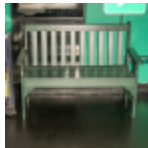

1463 Green Wood Bench

Wood bench with slat back painted green outside theater #3. In good condition. Measures 48" wide X 35" tall X 23" deep. Please use photos to judge condition and bid accordingly. Please note: Buyer is responsible for removal. From the Hollywood Blvd. Cinemas Collection. 10.00 - 10,000.00