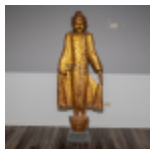

1531 Large Gilded Thai Buddha Standing Statue

Standing as a striking example of Southeast Asian-inspired religious decor, this tall, slender Buddha figure is crafted in a traditional Thai "A Mudra" (dispelling fear) or "Varada Mudra" styl though modified for a more contemporary, flatte silhouette. The piece is constructed from wood heavy composite, finished in an opulent gold lea high-luster gilt paint. It features intricate relief work along the robes and a crown or "Ushnisha" with inset multi-colored glass or acrylic "jewels red, blue, and amber hues. The elongated ears a serene facial expression are classic hallmarks of