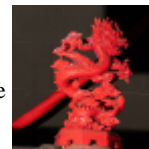

1122 Red Dragon Top Corner

Carved Cinnabar Style Red Dragon Statue This striking piece captures the power and fluid of a classic Chinese Imperial dragon, intricately detailed with deep-relief carvings that mimic the traditional cinnabar lacquer technique. Emergin base of swirling stylized clouds, the dragon feat segmented body and a fierce, expressive head, li composed of a molded resin or composite mater designed to replicate the weight and texture of a lacquerware. As a seasoned collector, I apprecia vibrant vermilion hue and the ornate "mountain base common in late 20th-century decorative art item appears to be in excellent condition with n visible chips or cracks to the delicate scales or whiskers, showing only very light surface dust f display. Approximately H 18", W 12", D 7" Ple photos to judge condition and bid accordingly. P note: Buyer is responsible for removal. From th Hollywood Blvd. Cinemas Collection. 20.00 - 1