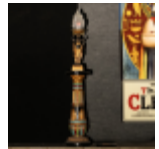

1200 Egyptian Torch Lamp: A Golden Age Redux

Egyptian Torch Lamp: A Golden Age Redux. T striking figural lamp features a meticulously detailed Pharaoh sculpture in hand-painted resin elevating an illuminated glass flame shade to create a dramatic, atmospheric glow. Stands 48" 8" x 9" and presents extremely well and in very good to good overall condition with minimal ag wear related cosmetic imperfections, noticeable under close examination. Perfect accent for any home or office. Please use photos to judge condition and bid accordingly. Please note: Buy is responsible for removal. From the Hollywood Blvd.