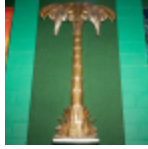

Hollywood BLVD Movie Memorabilia 3/28/2026

LOT #

1165 Gilded Palm Tree Wall Sconce Th. 3

This striking Hollywood Regency style palm tree relief features a brilliant gold-leaf or gilded finish over what appears to be a cast composite heavy resin material. Evoking the mid-century of the 1960s, the piece displays tiered, overlapping fronds and a deeply textured trunk that terminates in a classic acanthus leaf base. The craftsmanship suggests a high-end decorative manufacturer, possibly originating from Italy or a boutique American design house like Syroco or Labarge. The item is in good vintage condition with some minor surface dust crevices and light rubbing to the gilt on the high points of the fronds, which adds to its aged character. Based on the standard 8-inch height on cinder blocks in the background, this is a substantial architectural piece. Measurements: 8' tall x 4" wide x 8" deep. Please use photos to judge condition and bid accordingly. Please note: Buyer responsible for removal. From the Hollywood Boulevard Cinemas Collection. 400.00 - 10,000.00