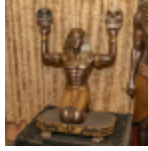

Hollywood BLVD Movie Memorabilia 3/28/2026

LOT #

200.00 - 10,000.00

1261 Kneeling Pharaoh Statue Left

Striking composite resin statue captures a kneeling Egyptian pharaoh in a ceremonial pose, rendered in a faux-bronze finish and accented by traditional gold-tone "nemes" headcloth striping. The figure is uniquely depicted holding two human skulls—both appearing aged and naturalistic, the other with a dark, metallic patina—adding a macabre, "memento mori" aesthetic to the classical Revival style. The base features ornate Egyptian iconography including a winged scarab beetle and hieroglyphic-style reliefs. The piece appears to be a contemporary decorative piece or high-end theatrical prop. The item is in good condition with minor surface scuffing on the base, knees, and light dust accumulation in the recessed carvings. H 36", W 21", D 15". Please use photo to judge condition and bid accordingly. Please note: Buyer is responsible for removal. From the Hollywood Blvd. Cinemas Collection. 100.00 - 10,000.00