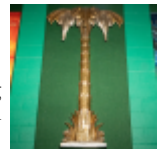

1168 Gilded Palm Tree Wall Sconce Th. 3

This striking Hollywood Regency style palm tree relief features a brilliant gold-leaf or gilded finish over what appears to be a cast composite heavy resin material. Evoking the mid-century of the 1960s, the piece displays tiered, overlapping fronds and a deeply textured trunk that terminates in a classic acanthus leaf base. The craftsmanship suggests a high-end decorative manufacturer, possibly originating from Italy or a boutique American design house like Syroco or Labarge. The item is in good vintage condition with some minor surface dust crevices and light rubbing to the gilt on the high points of the fronds, which adds to its aged character. Based on the standard 8-inch height on cinder blocks in the background, this is a substantial architectural piece. Measurements: 8' tall x 4" wide x 8" deep. Please use photos to judge condition and bid accordingly. Please note: Buyer responsible for removal. From the Hollywood Boulevard Cinemas Collection. 400.00 - 10,000.00