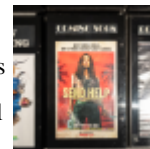

1016 Coming Soon Movie Poster Case

Back lit Coming Soon one sheet movie poster c good condition. Has lock and key. Overall mea 31" wide, 53.25" tall, 7" deep. Please use photos judge condition and bid accordingly. Please not Buyer is responsible for removal. From the Holl Blvd. Cinemas Collection. 100.00 - 10,000.00