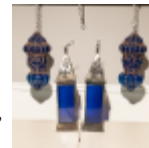

LOT #

1032 Blue Glass Moorish Style Lantern Set(4) w/4 Rods

This striking collection of four Moroccan-inspir lanterns captures the exotic flair of the late 20th-century revival of Moorish design. The set features two tall, obelisk-shaped lanterns with intricate fretwork pyramid tops and two elegant, bulbous hand-blown glass lanterns encased in d wire "cages." All pieces are finished in a weathe antiqued metallic patina and include substantial 43-inch decorative brass hanging rods. While th manufacturer is unidentified, the style strongly suggests artisanal imports designed for atmosph interior or patio lighting. The blue glass provide deep, cobalt hue that is highly sought after for Mediterranean-themed decor. Overall condition with some minor surface oxidation on the metal and light dust consistent with display; the glass appears intact without major cracks or chips. La H 25", W 6", D 6". Bulbous Lanterns: H 18", W Hanging Rods: L 43". Please use photos to judg condition and bid accordingly. Please note: Buy responsible for removal. From the Hollywood B Cinemas Collection. 200.00 - 10,000.00